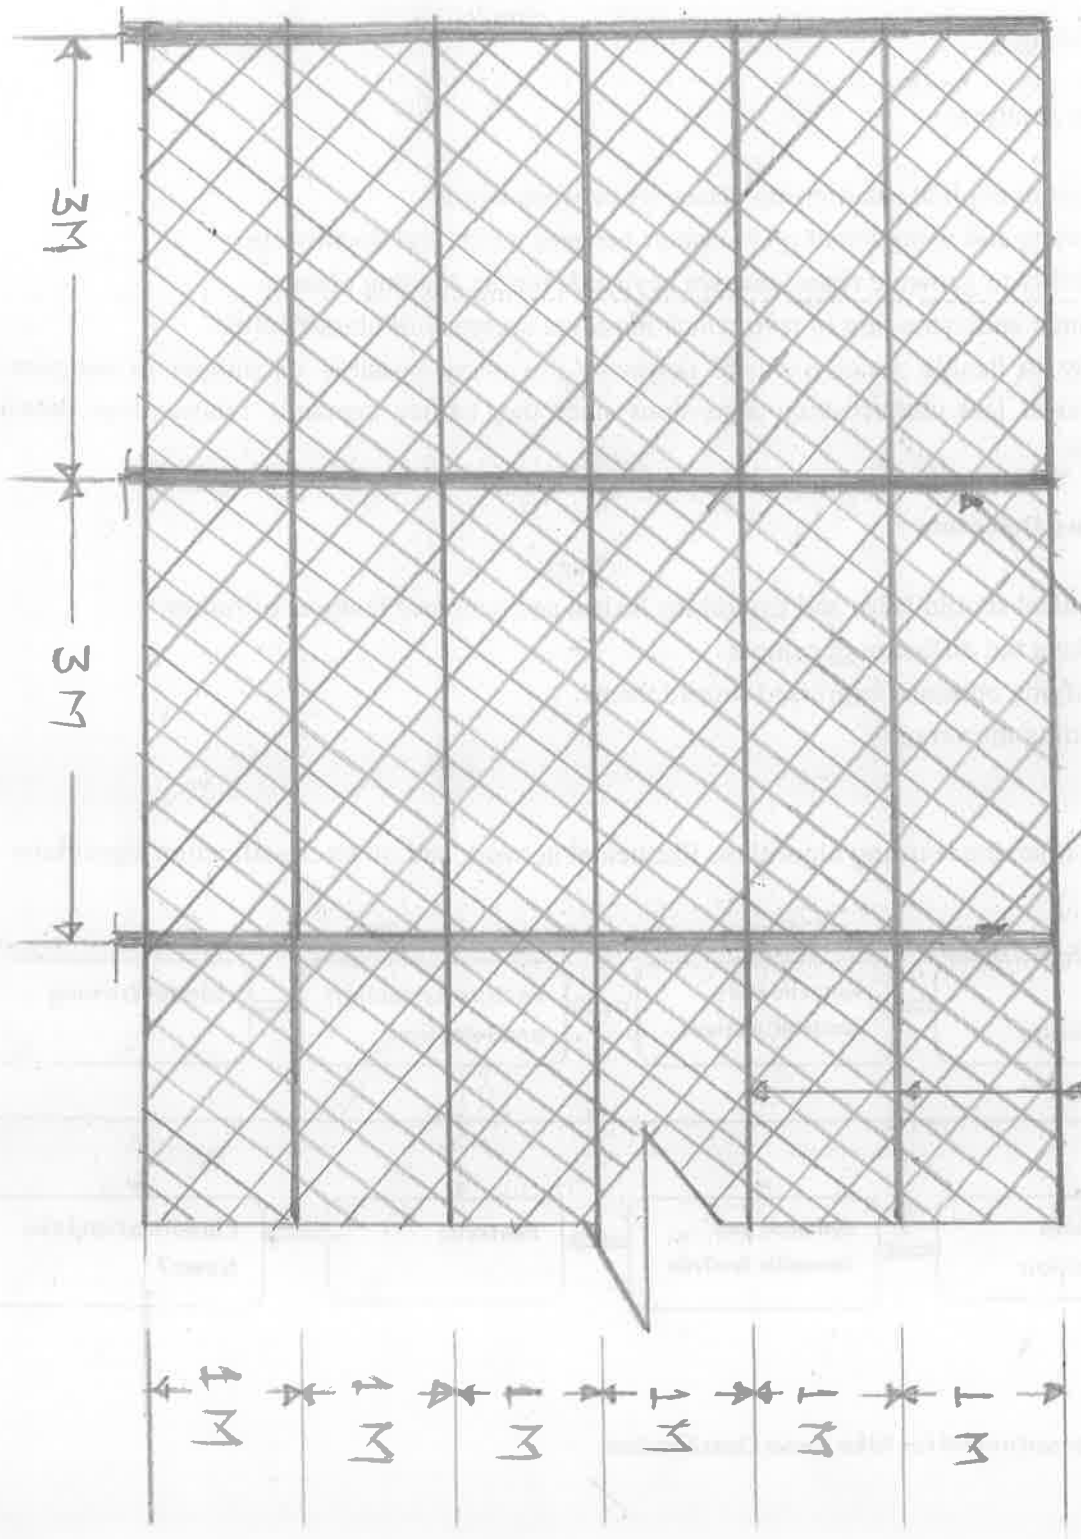

Fig: Basketball Post  
(Height jack type, with safety padding)

Fig: Acrylic Backboard for Basketball Post

ISM B 150

ISA 50 x 50 x 6

CHAIN LINK FENCING