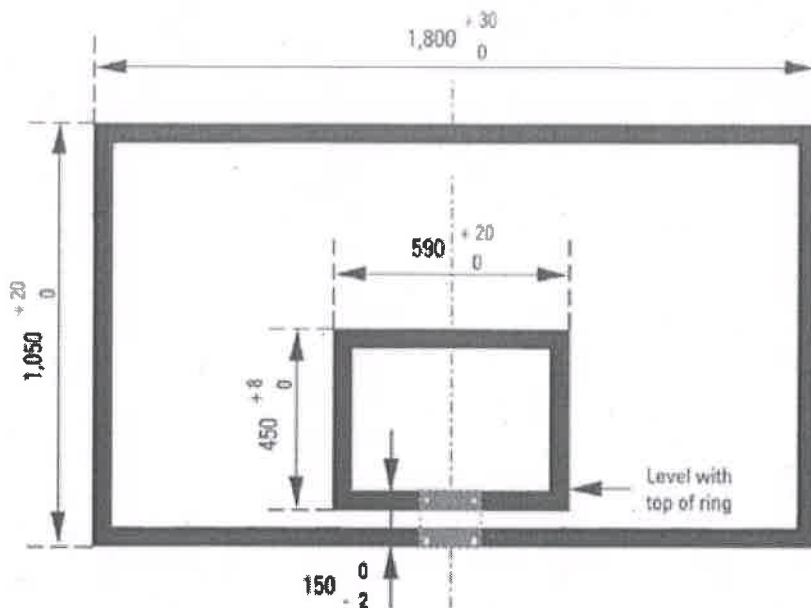

Fig: Basketball Post  
(Height jack type, with safety padding)

Fig: Acrylic Backboard for Basketball Post

ISM B 150

ISA 50 x 50 x 6

CHAIN LINK FENCING