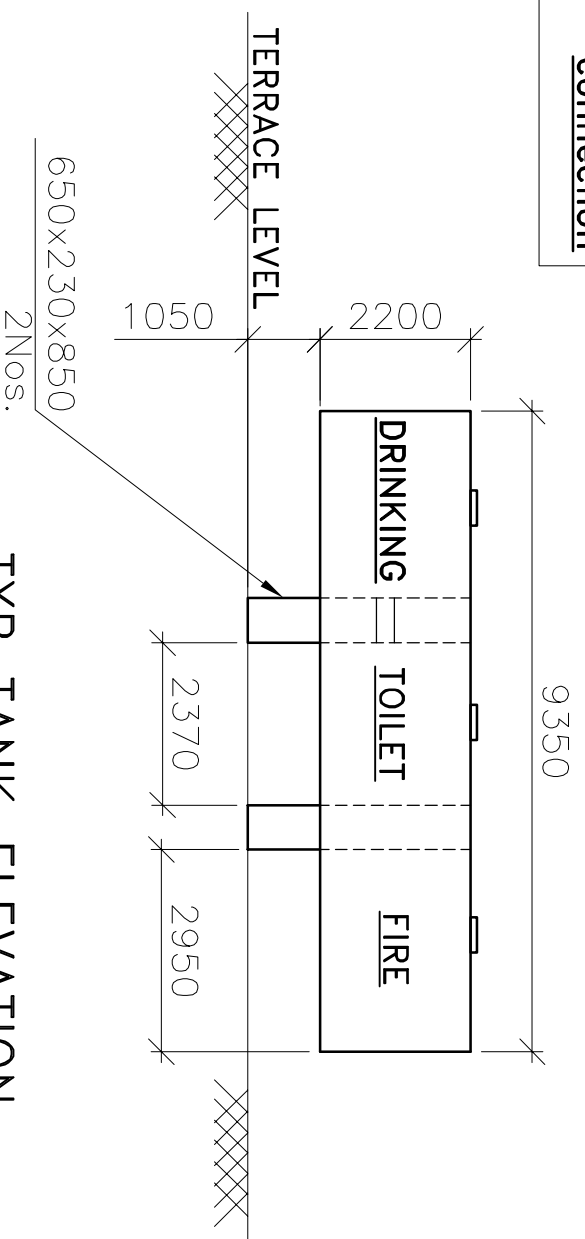

**TERRACE SERVICE BLOCK BLDG.**

**NOTES:**

1. ALL DIMENSIONS ARE IN MM UNLESS NOTED OTHERWISE.

MAZAGON DOCK SHIPBUILDERS LIMITED  
DOCKYARD ROAD,  
MUMBAI 400 010

N 	TITLE TERRACE LAYOUT OF SERVICE BLOCK BUILDING NORTH YARD	
	DRAWN BY BGD	DRAWING NUMBER: TS/CV/NY/SB/10/R0
CHECKED BY SMG	APPROVED BY -	DATE 30.07.2018 SCALE: 1:155 A3

TANK PLAN VIEW NORTH SIDE

TANK PLAN VIEW SOUTH SIDE

TYP TANK ELEVATION

LOCATION PLAN

**EXISTING DETAILS OF TANK  
AT TERRACE - SERVICE BLOCK.  
(NORTH YARD)**

Note:  
All dimensions are in mm,  
unless otherwise specified.  
Drawing not to the scale