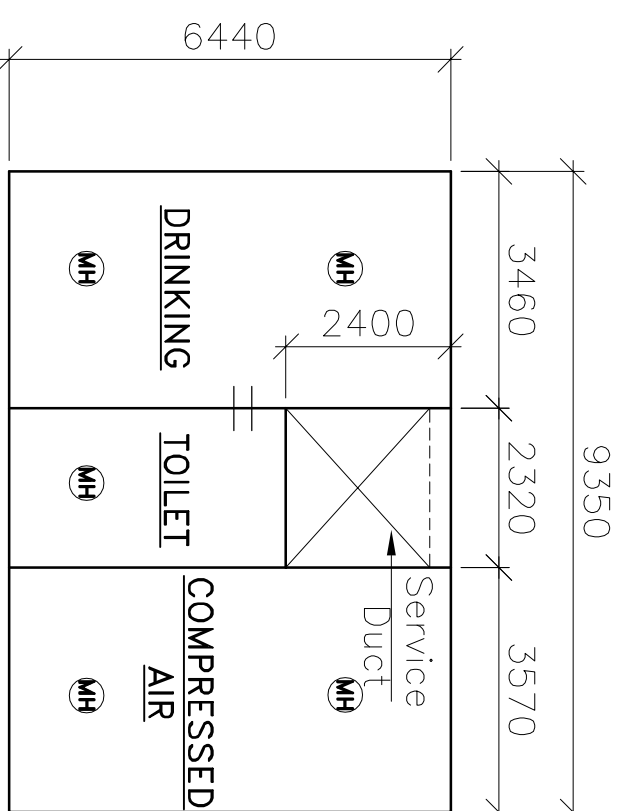

**TERRACE SERVICE BLOCK BLDG.**

**NOTES:**

1. ALL DIMENSIONS ARE IN MM UNLESS NOTED OTHERWISE.

MAZAGON DOCK SHIPBUILDERS LIMITED  
DOCKYARD ROAD,  
MUMBAI 400 010

N 	TITLE TERRACE LAYOUT OF SERVICE BLOCK BUILDING NORTH YARD	
	DRAWN BY BGD	DRAWING NUMBER: TS/CV/NY/SB/10/R0
CHECKED BY SMG	APPROVED BY -	DATE 30.07.2018 SCALE: 1:155 A3

TANK PLAN VIEW NORTH SIDE

TANK PLAN VIEW SOUTH SIDE

TYP TANK ELEVATION

LOCATION PLAN

**EXISTING DETAILS OF TANK  
AT TERRACE - SERVICE BLOCK.  
(NORTH YARD)**

Note:  
All dimensions are in mm,  
unless otherwise specified.  
Drawing not to the scale