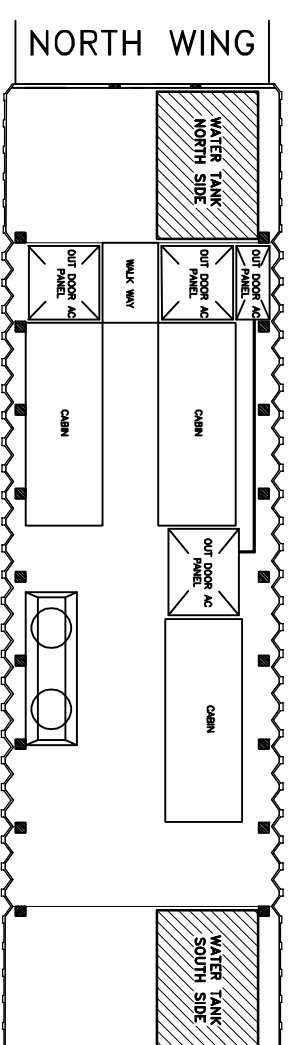

**TERRACE SERVICE BLOCK BLDG.**

**NOTES:**

1. ALL DIMENSIONS ARE IN MM UNLESS NOTED OTHERWISE.

MAZAGON DOCK SHIPBUILDERS LIMITED  
DOCKYARD ROAD,  
MUMBAI 400 010

N 	TITLE TERRACE LAYOUT OF SERVICE BLOCK BUILDING NORTH YARD	
	DRAWN BY BGD	DRAWING NUMBER: TS/CV/NY/SB/10/R0
CHECKED BY SMG	APPROVED BY -	DATE 30.07.2018 SCALE: 1:155 A3

TANK PLAN VIEW NORTH SIDE

TANK PLAN VIEW SOUTH SIDE

TYP TANK ELEVATION

LOCATION PLAN

**EXISTING DETAILS OF TANK  
AT TERRACE - SERVICE BLOCK.  
(NORTH YARD)**

Note:  
All dimensions are in mm,  
unless otherwise specified.  
Drawing not to the scale