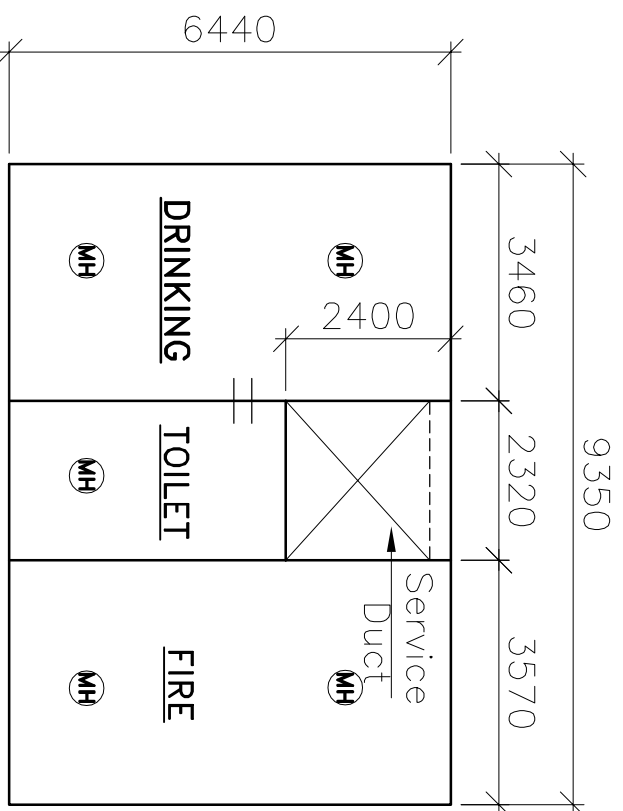

**TERRACE SERVICE BLOCK BLDG.**

**NOTES:**

1. ALL DIMENSIONS ARE IN MM UNLESS NOTED OTHERWISE.

MAZAGON DOCK SHIPBUILDERS LIMITED  
DOCKYARD ROAD,  
MUMBAI 400 010

N 	TITLE TERRACE LAYOUT OF SERVICE BLOCK BUILDING NORTH YARD	
	DRAWN BY BGD	DRAWING NUMBER: TS/CV/NY/SB/10/R0
CHECKED BY SMG	APPROVED BY -	DATE 30.07.2018 SCALE: 1:155 A3

TANK PLAN VIEW NORTH SIDE

TANK PLAN VIEW SOUTH SIDE

TYP TANK ELEVATION

LOCATION PLAN

**EXISTING DETAILS OF TANK  
AT TERRACE - SERVICE BLOCK.  
(NORTH YARD)**

Note:  
All dimensions are in mm,  
unless otherwise specified.  
Drawing not to the scale