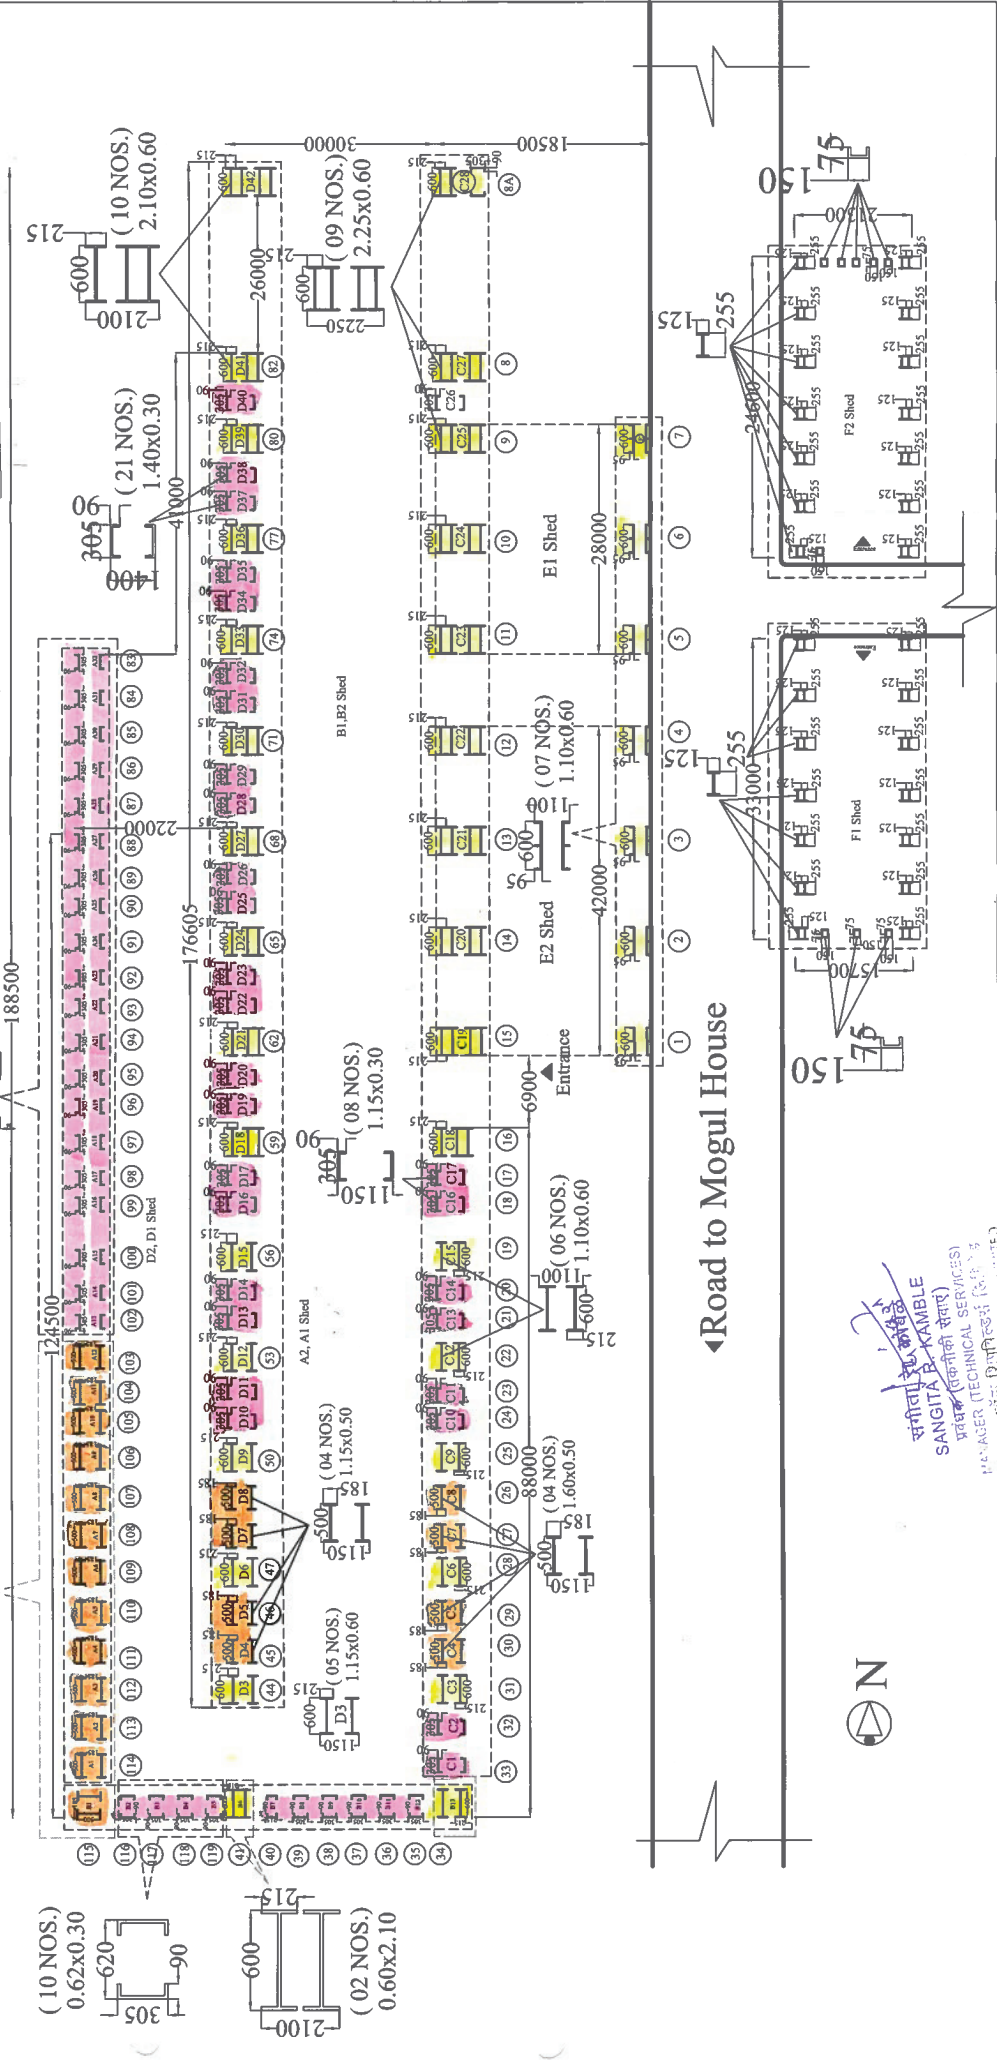

20/39
22/1/12
10/10/15
22/1/12

Layout plan of Structural Columns of P & A Shop-SY

Column Details	Qty	Size	Column Detail	No.	Size
C-83-102	20	1.50x0.30	C-45-49	4	1.15x0.50
C-103-115	13	1.20x0.50	C-51-81	21	1.40x0.30
C-116-119	4	1.15x0.60	C-19-34,41	7	1.10x0.60
C-44-56	5	1.15x0.60	C-26-30	4	1.60x0.50
C-59-82	10	2.10x0.60	C-17-33	8	1.15x0.30

← Road to Mogul House