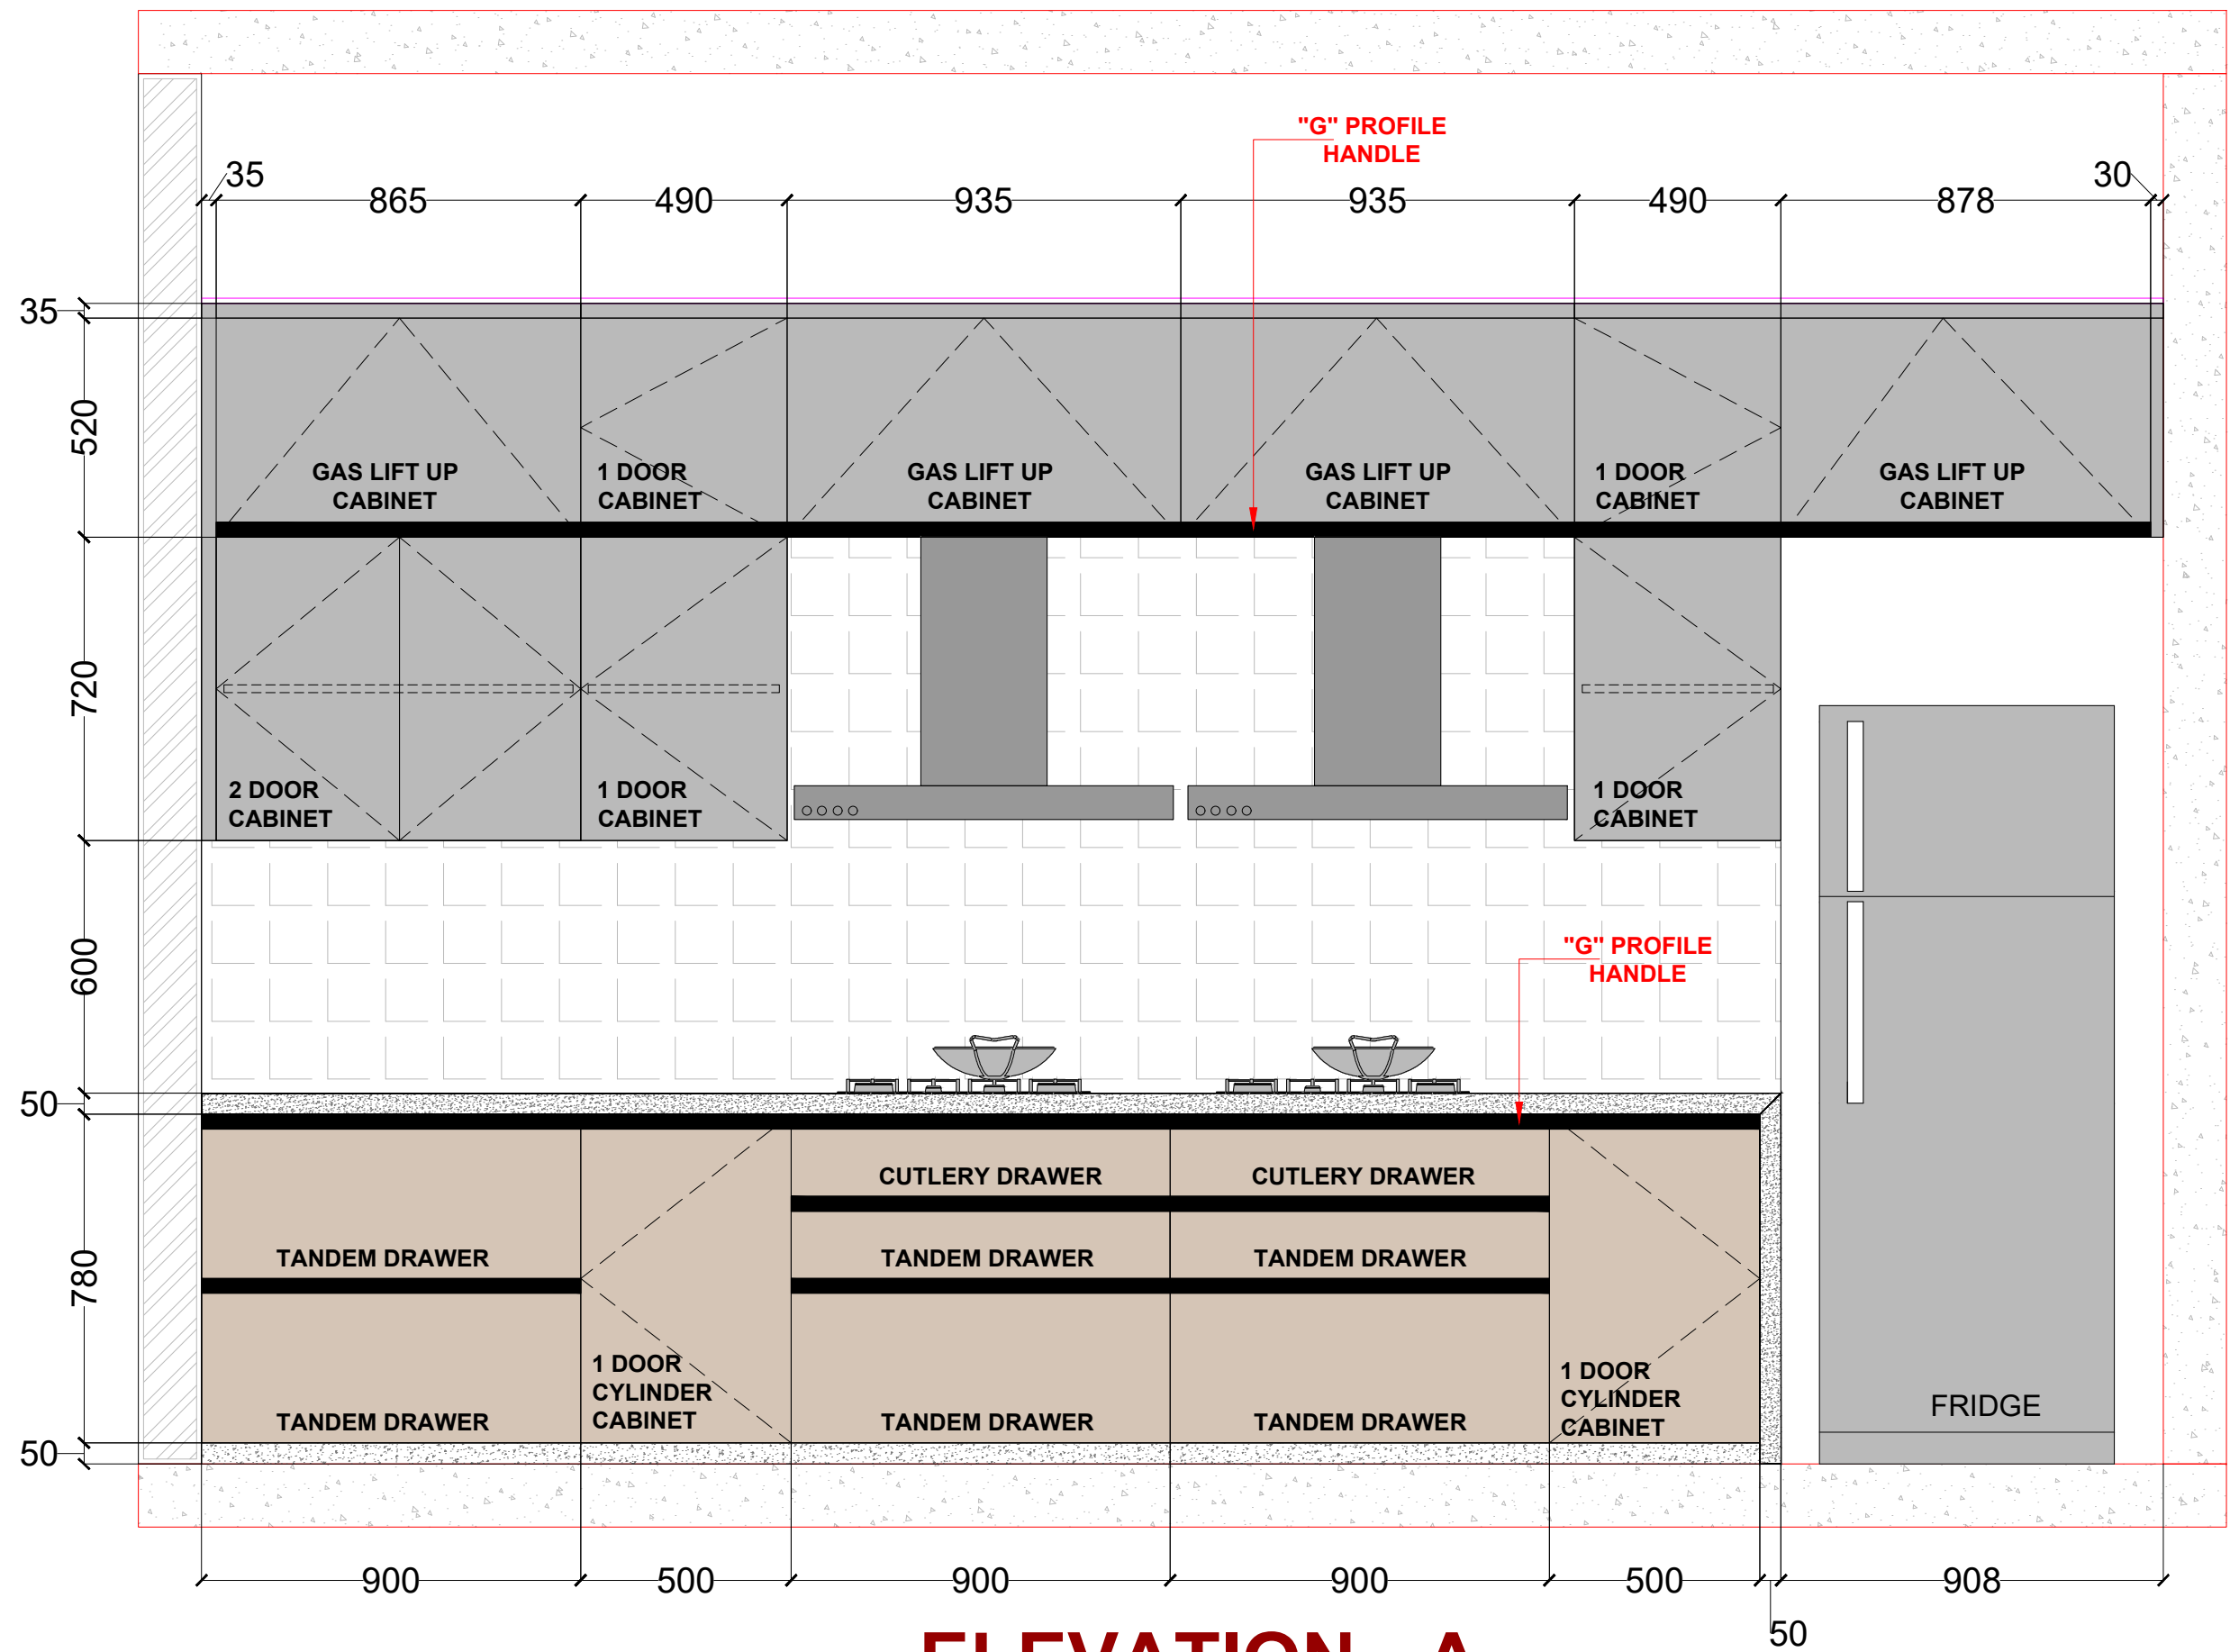

TOP PLAN

<p>JAP MODULAR FURNITURE PVT LTD</p>	<p>CLIENT - MAZGAON KITCHEN</p>	<p>LOCAL - KITCHEN PLAN</p>	<p>DATE: 30-05-2023</p>
<p>DIMENSION - (MM)</p>	<p>PROPOSED KITCHEN PLAN</p>		<p>INTERIOR DESIGNER SIDDHESH BHATKAR</p>

ELEVATION - A

JAP MODULAR FURNITURE PVT LTD	CLIENT - MAZGAON KITCHEN	LOCAL - KITCHEN PLAN	DATE: 30-05-2022
DIMENSION - (MM)	PROPOSED KITCHEN PLAN		INTERIOR DESIGNER SIDDHESH BHATKAR

ELEVATION - B

JAP MODULAR FURNITURE PVT LTD	CLIENT - MAZGAON KITCHEN	LOCAL - KITCHEN PLAN	DATE: 30-05-2023
DIMENSION - (MM)	PROPOSED KITCHEN PLAN		INTERIOR DESIGNER SIDDHESH BHATKAR