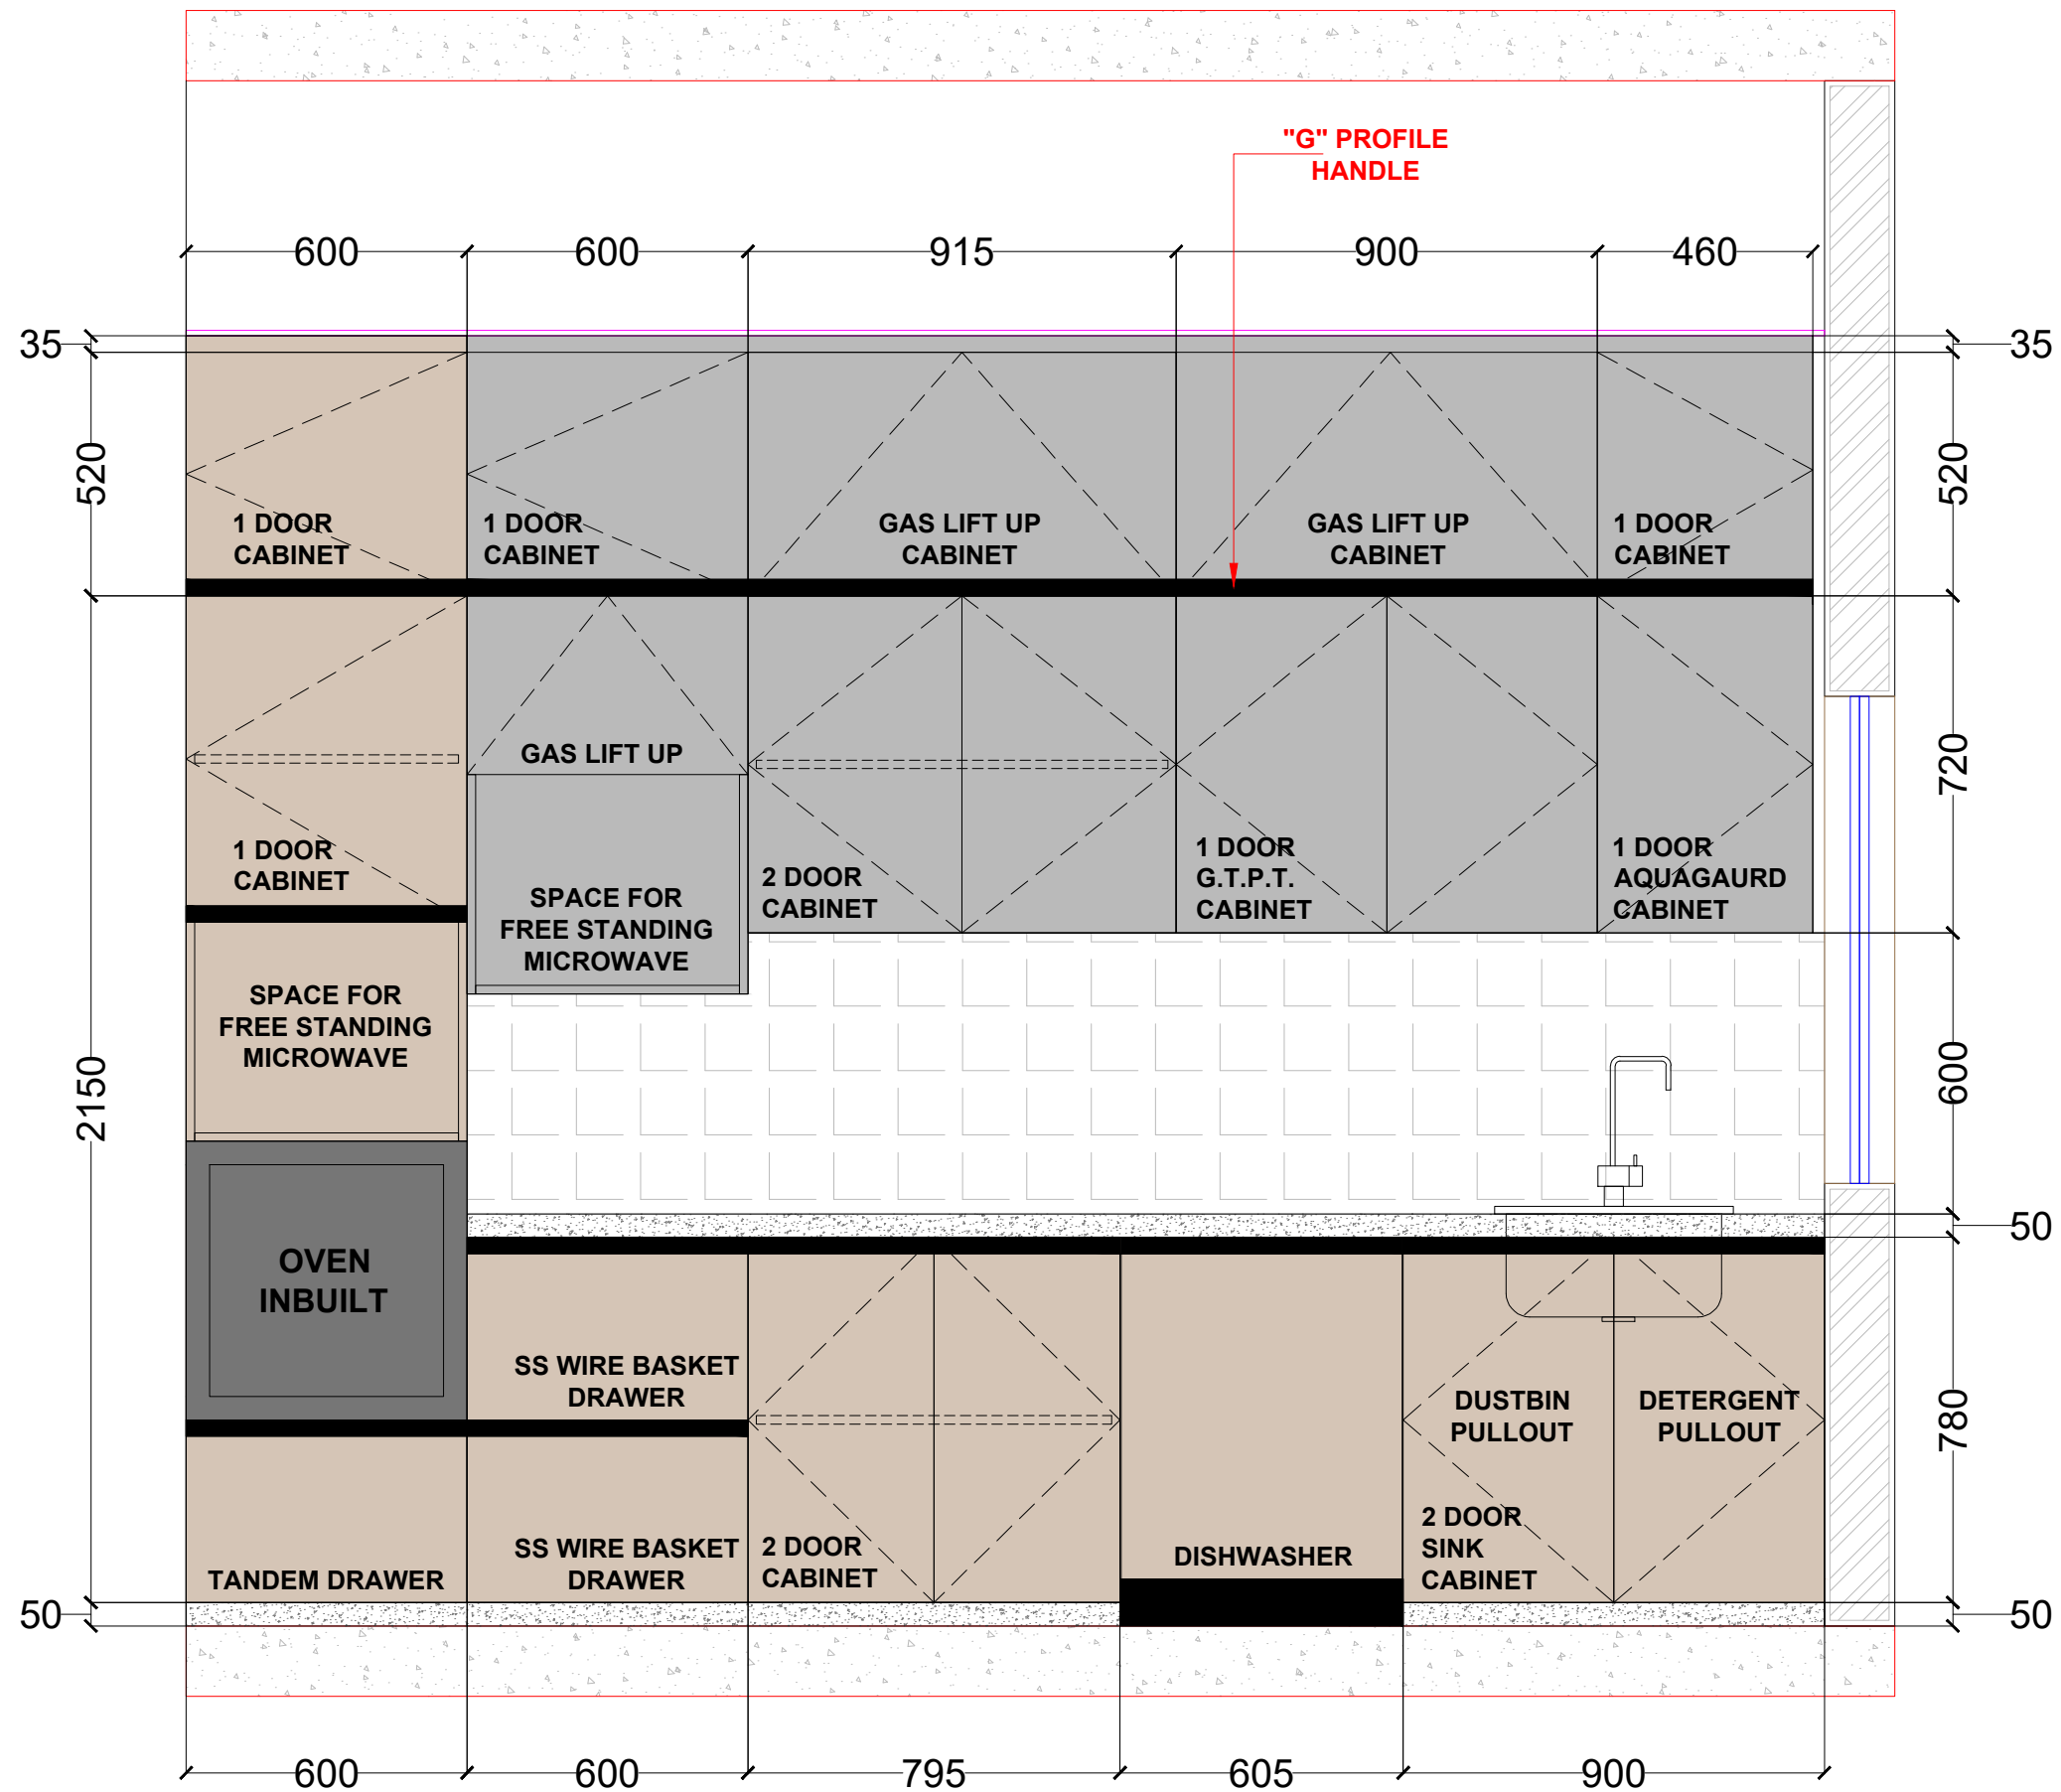

TOP PLAN

<p>JAP MODULAR FURNITURE PVT LTD</p>	<p>CLIENT - MAZGAON KITCHEN</p>	<p>LOCAL - KITCHEN PLAN</p>	<p>DATE: 30-05-2023</p>
<p>DIMENSION - (MM)</p>	<p>PROPOSED KITCHEN PLAN</p>		<p>INTERIOR DESIGNER SIDDHESH BHATKAR</p>

ELEVATION - A

JAP MODULAR FURNITURE PVT LTD	CLIENT - MAZGAON KITCHEN	LOCAL - KITCHEN PLAN	DATE: 30-05-2022
DIMENSION - (MM)	PROPOSED KITCHEN PLAN		INTERIOR DESIGNER SIDDHESH BHATKAR

ELEVATION - B

JAP MODULAR FURNITURE PVT LTD	CLIENT - MAZGAON KITCHEN	LOCAL - KITCHEN PLAN	DATE: 30-05-2023
DIMENSION - (MM)	PROPOSED KITCHEN PLAN		INTERIOR DESIGNER SIDDHESH BHATKAR